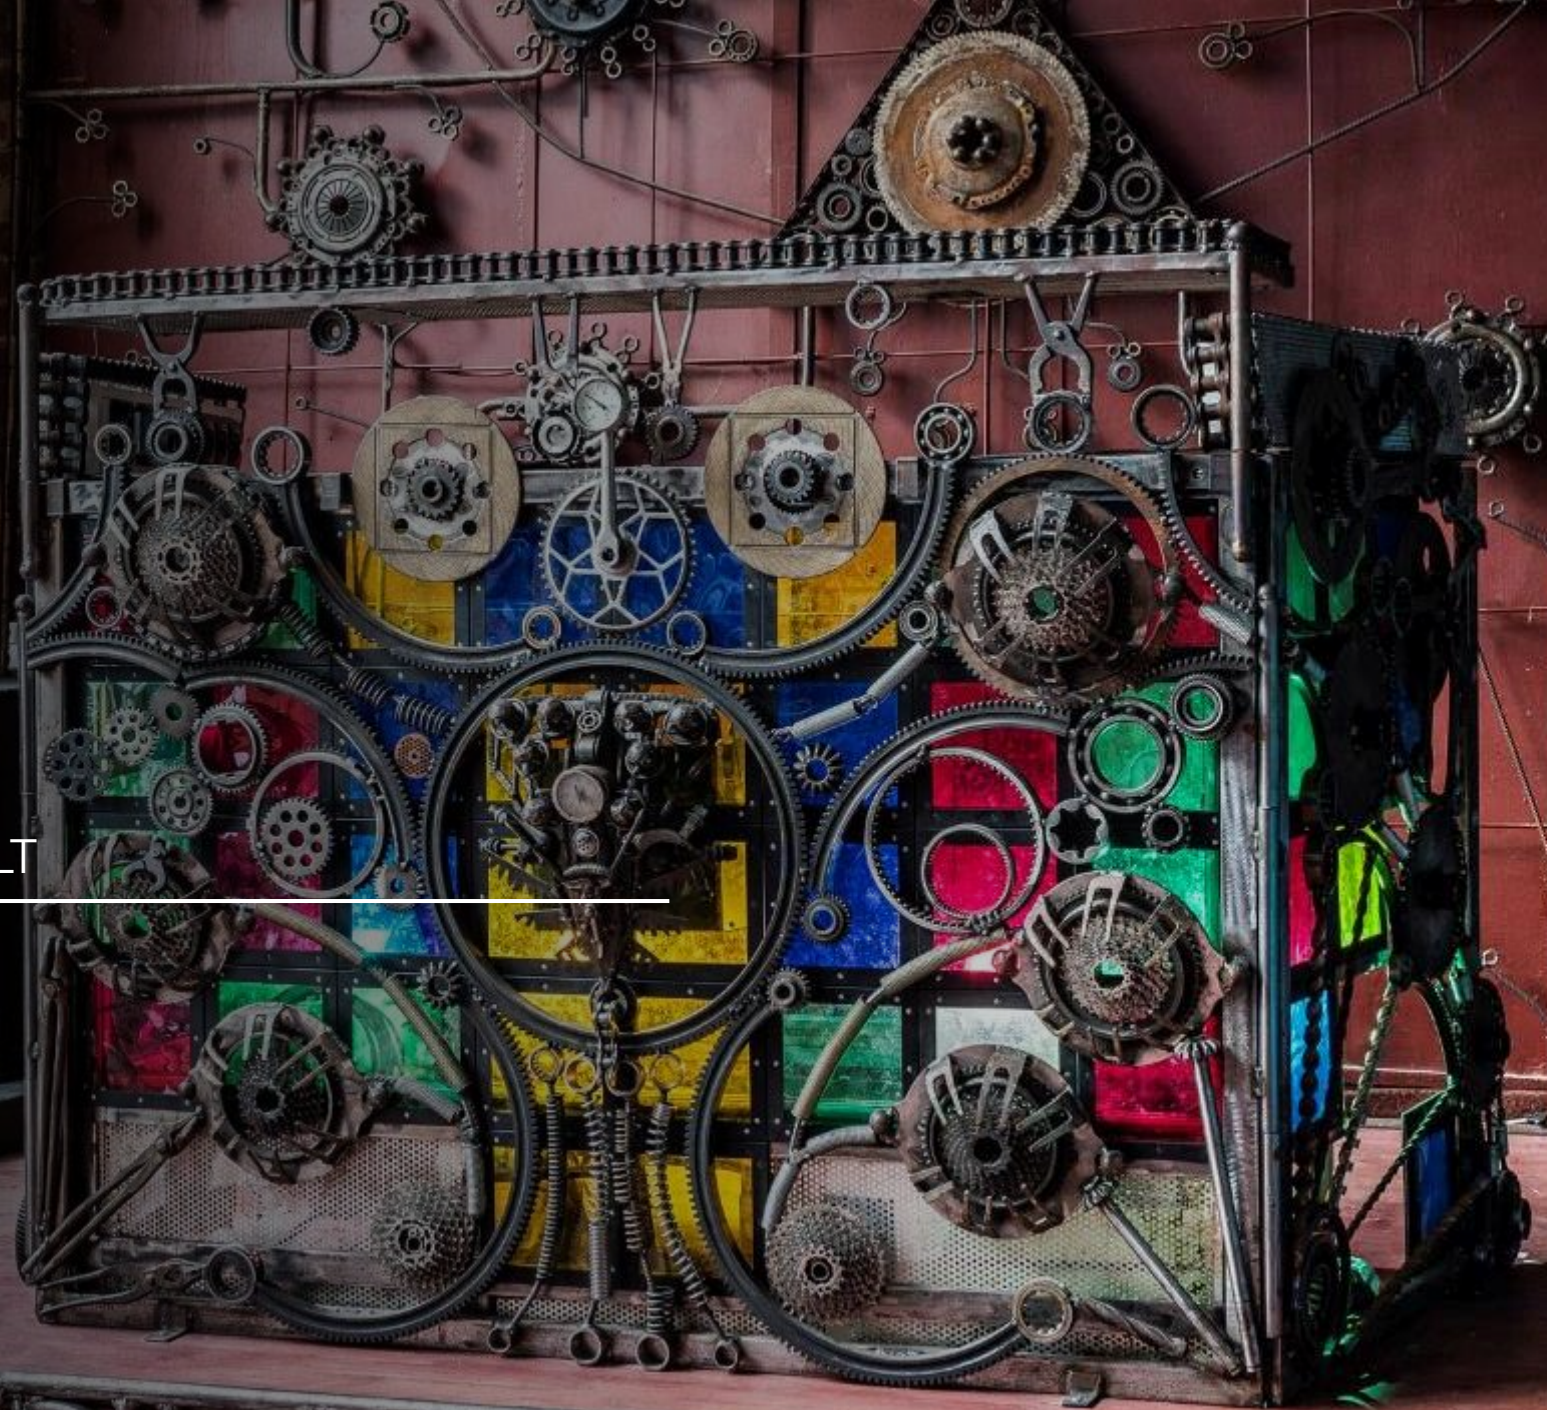

VERZE DJ PULT